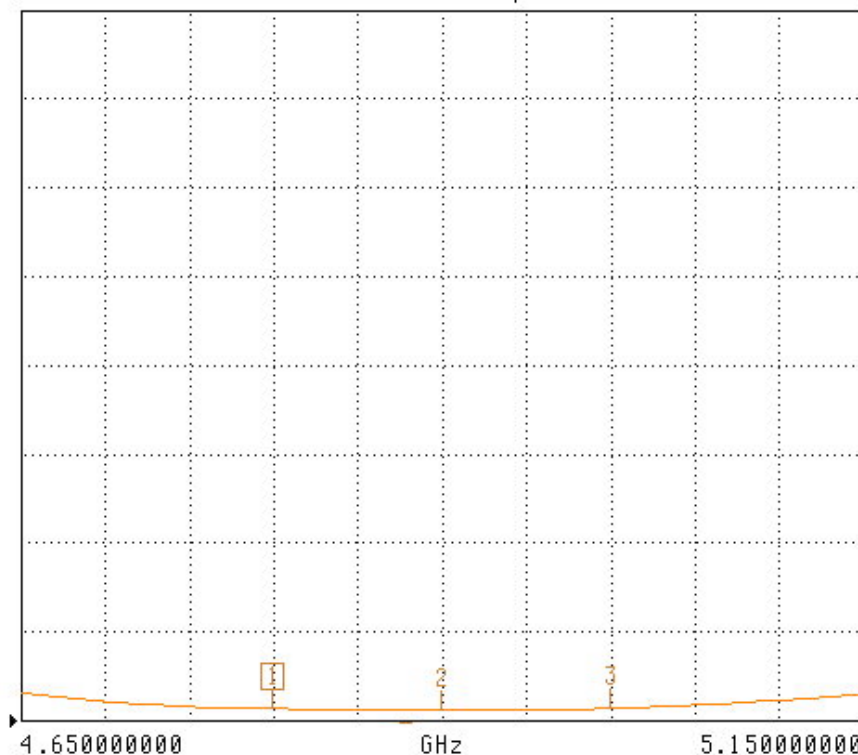

### 1SC-4921SP

S11 FORWARD REFLECTION

LOG MAGNITUDE      REF=0.000 dB      10.000 dB/DIV

CH 1 - S11  
REFERENCE PLANE  
0.0000 mm

▶ MARKER 1  
4.800000000 GHz  
-20.503 dB

MARKER TO MAX  
MARKER TO MIN

2 4.900000000 GHz  
-26.901 dB  
3 5.000000000 GHz  
-17.512 dB

MARKER READOUT  
FUNCTIONS

S11 FORWARD REFLECTION

SWR      REF=0.000 pU      10.000 U/DIV

CH 1 - S11  
REFERENCE PLANE  
0.0000 mm

▶ MARKER 1  
4.800000000 GHz  
1.287 U

MARKER TO MAX  
MARKER TO MIN

2 4.900000000 GHz  
1.087 U  
3 5.000000000 GHz  
1.297 U