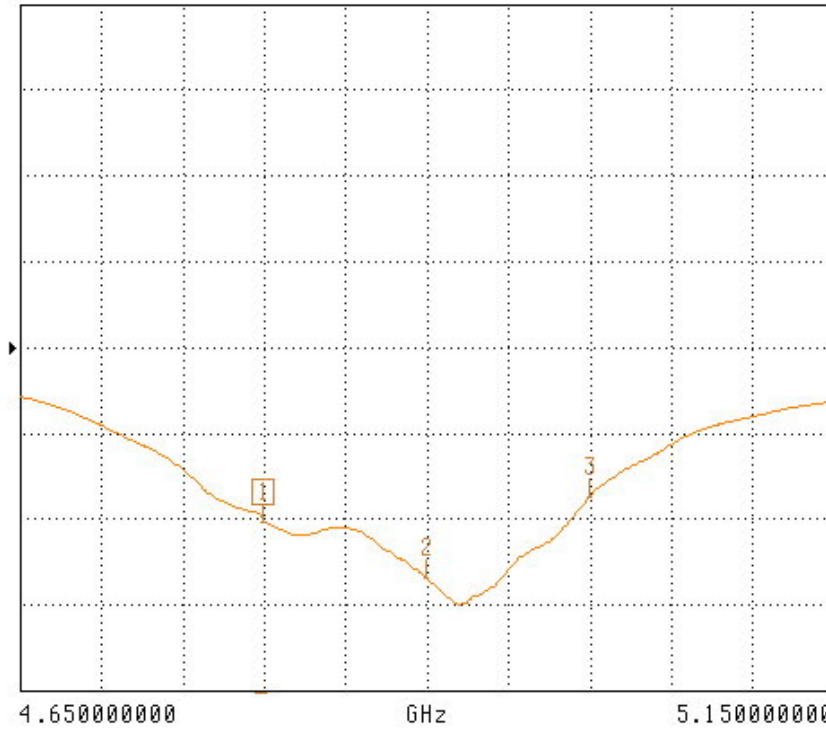

Directional Sector Antenna

for 4.8~5.0GHz

Version 1

1SC-4921SP

S11 FORWARD REFLECTION

LOG MAGNITUDE   REF=0.000 dB   10.000 dB/DIV