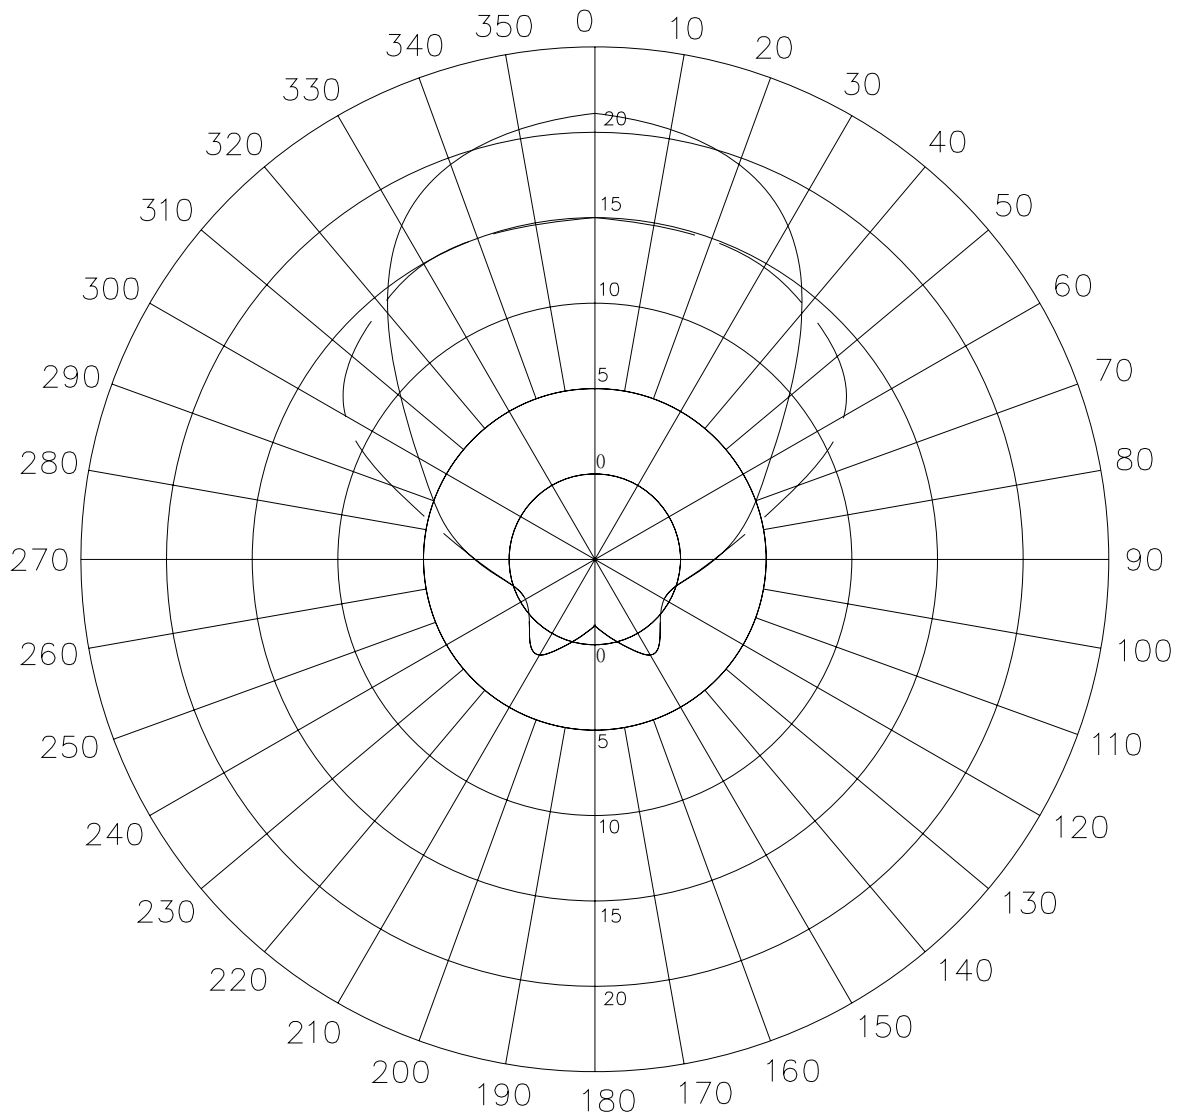

Directional Sector Antenna

for 4.8~5.0GHz

Version 1

1SC-4921SP

H-PLANE FIELD PATTERNS